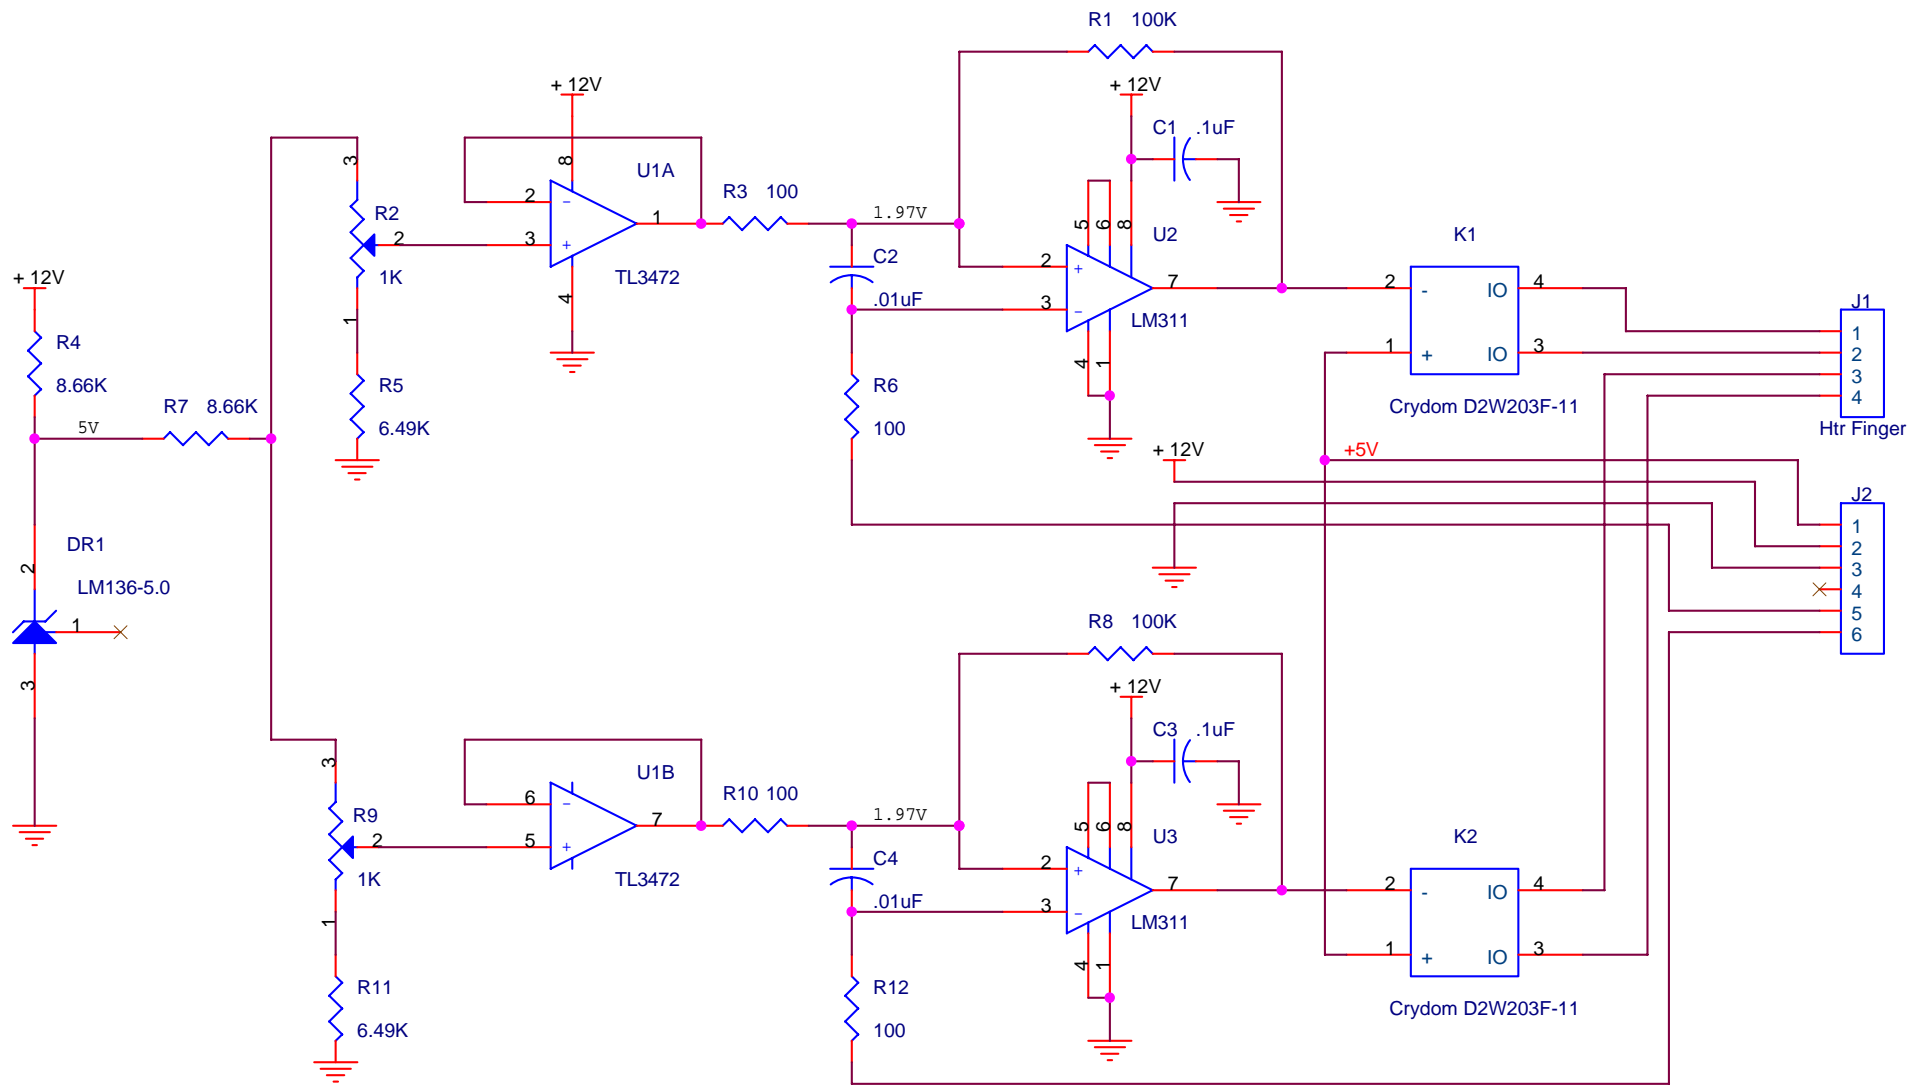

Title		
SIMON-Carte locale, vue externe.		
Size	Document Number	Rev
B	2A	0
Date:	Monday, September 15, 2003	Sheet 1 of 4

Title		
SIMON-Boite locale Partie 2		
Size	Document Number	Rev
C	2C	0
Date:	Monday, September 15, 2003	Sheet 2 of 3

Title		
Heater Board		
Size	Document Number	Rev
A	1.00	A
Date:	Thursday, March 06, 2003	Sheet 1 of 1