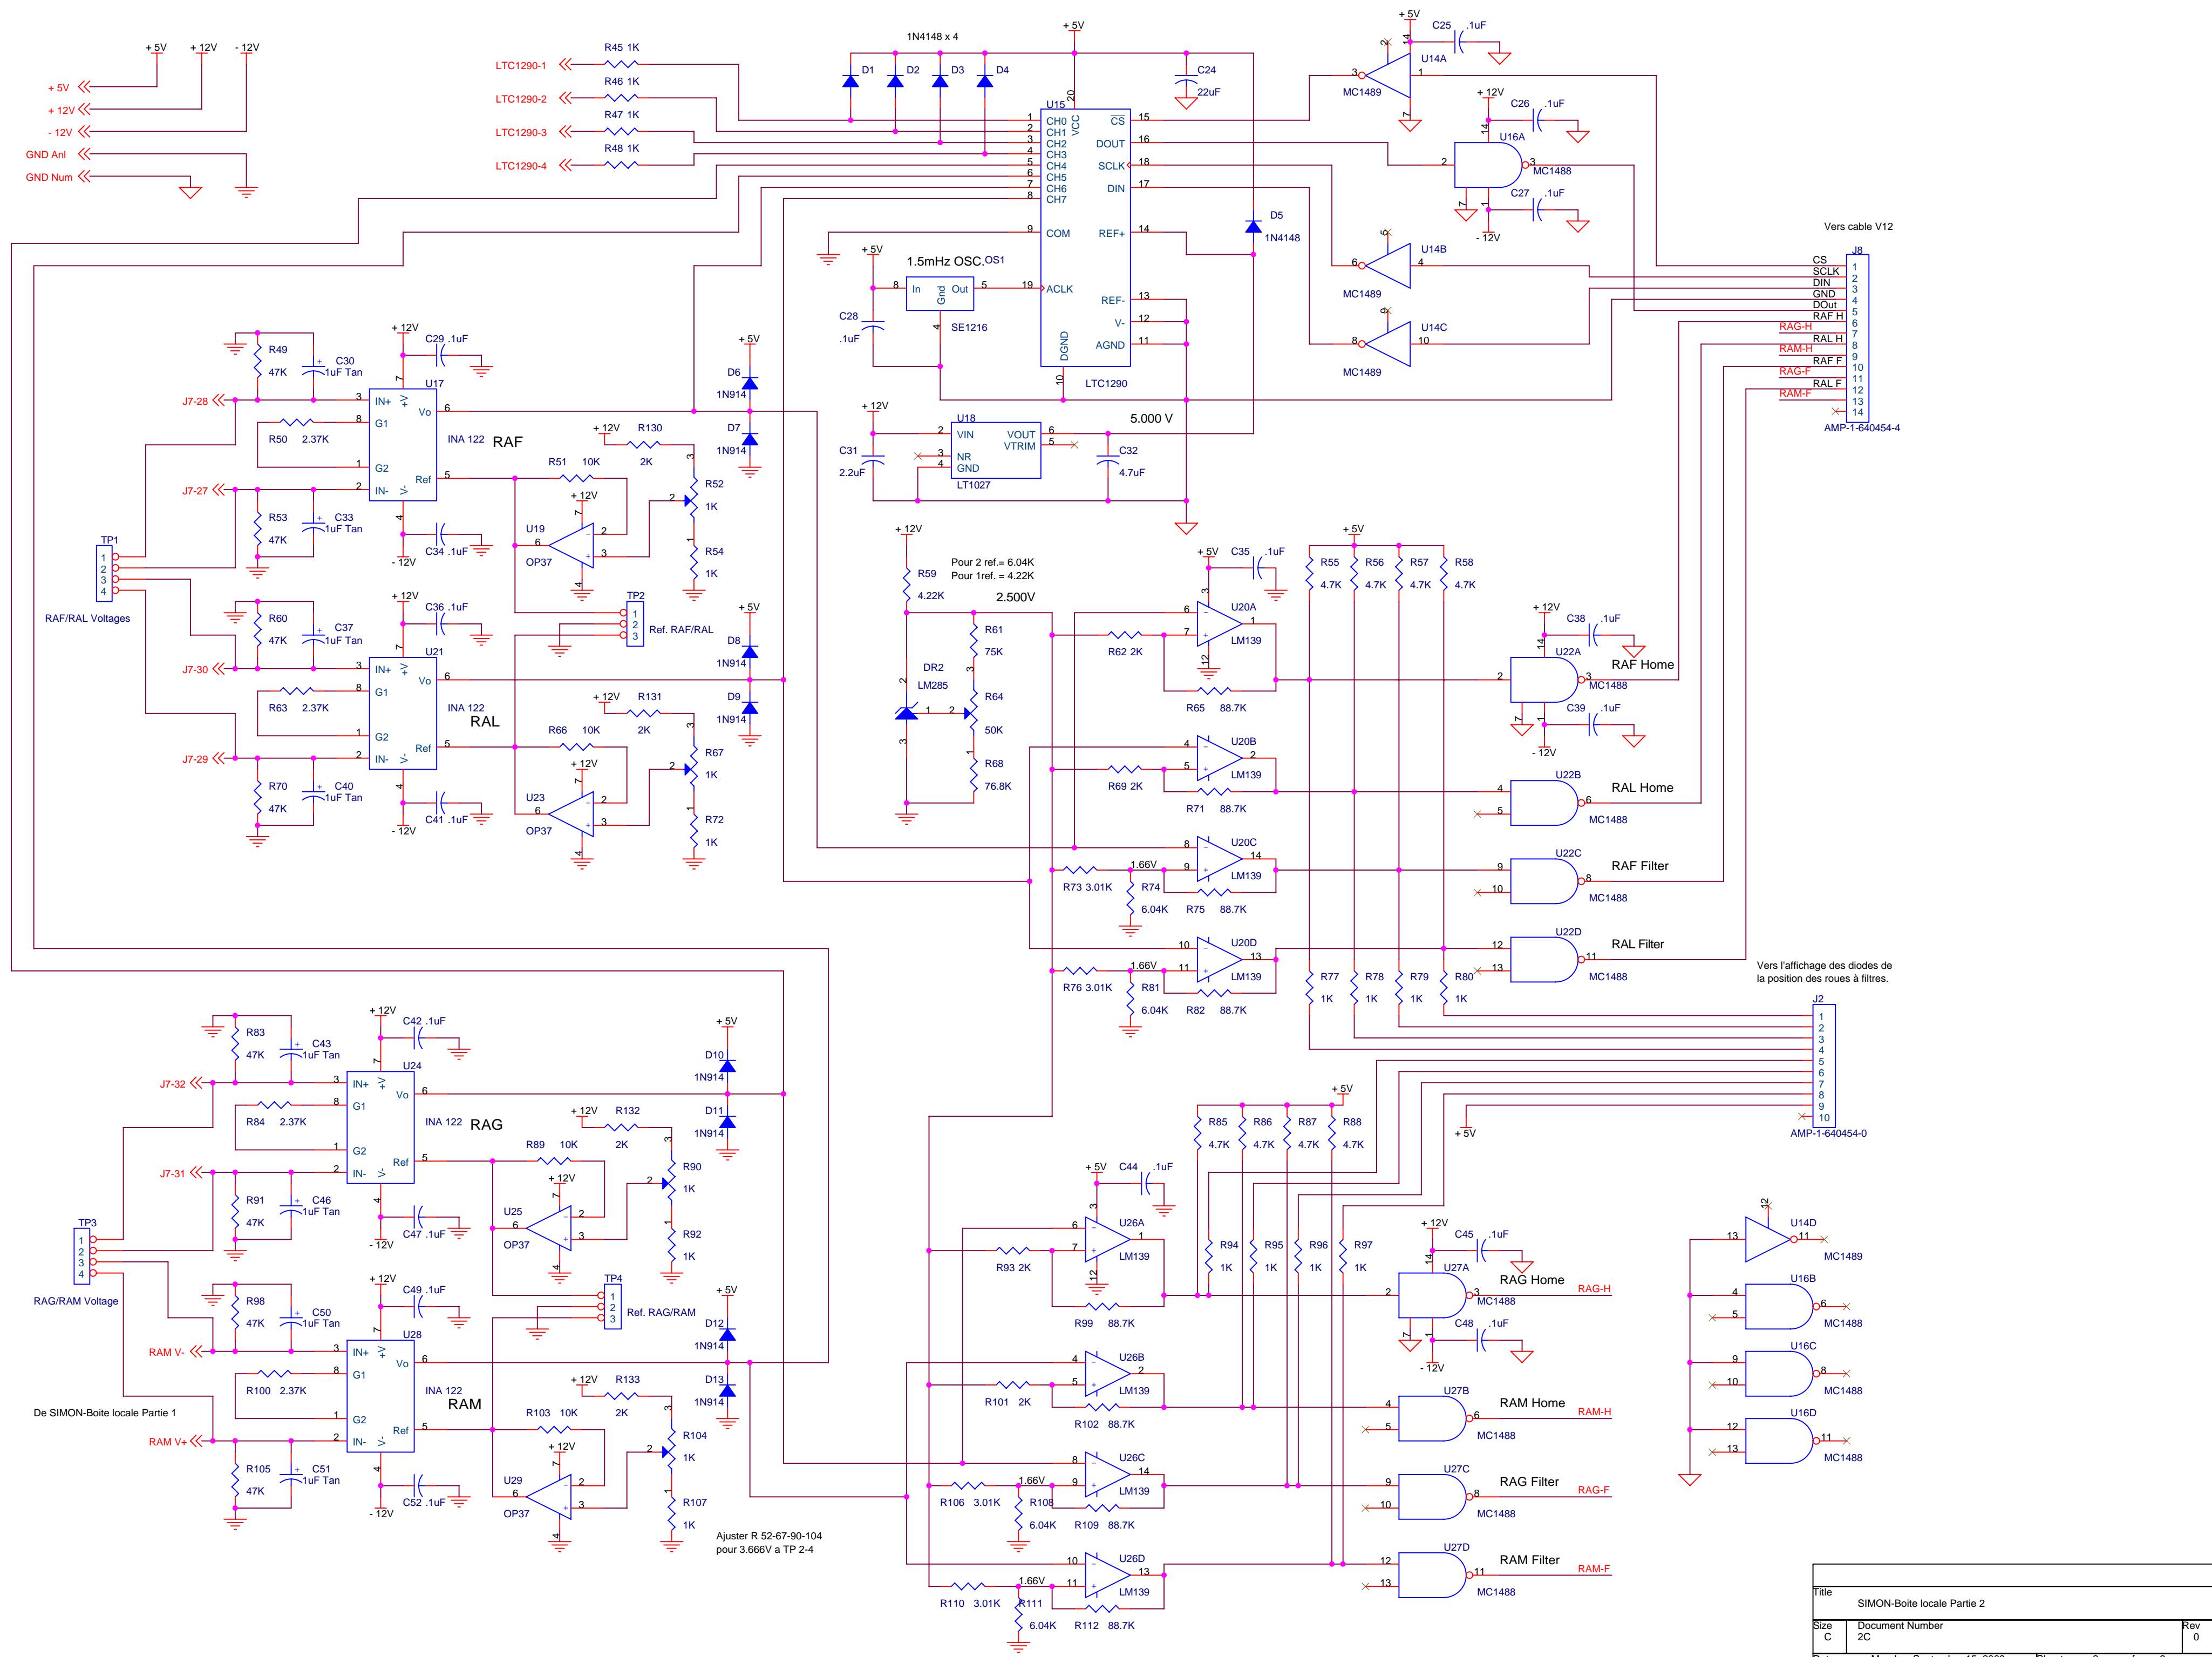

Title		
SIMON-Carte locale, vue externe.		
Size	Document Number	Rev
B	2A	0
Date:	Monday, September 15, 2003	Sheet 1 of 4

Title		
SIMON-Boite locale Partie 2		
Size	Document Number	Rev
C	2C	0
Date:	Monday, September 15, 2003	Sheet 2 of 3

Title		
Heater Board		
Size	Document Number	Rev
A	1.00	A
Date:	Thursday, March 06, 2003	Sheet 1 of 1