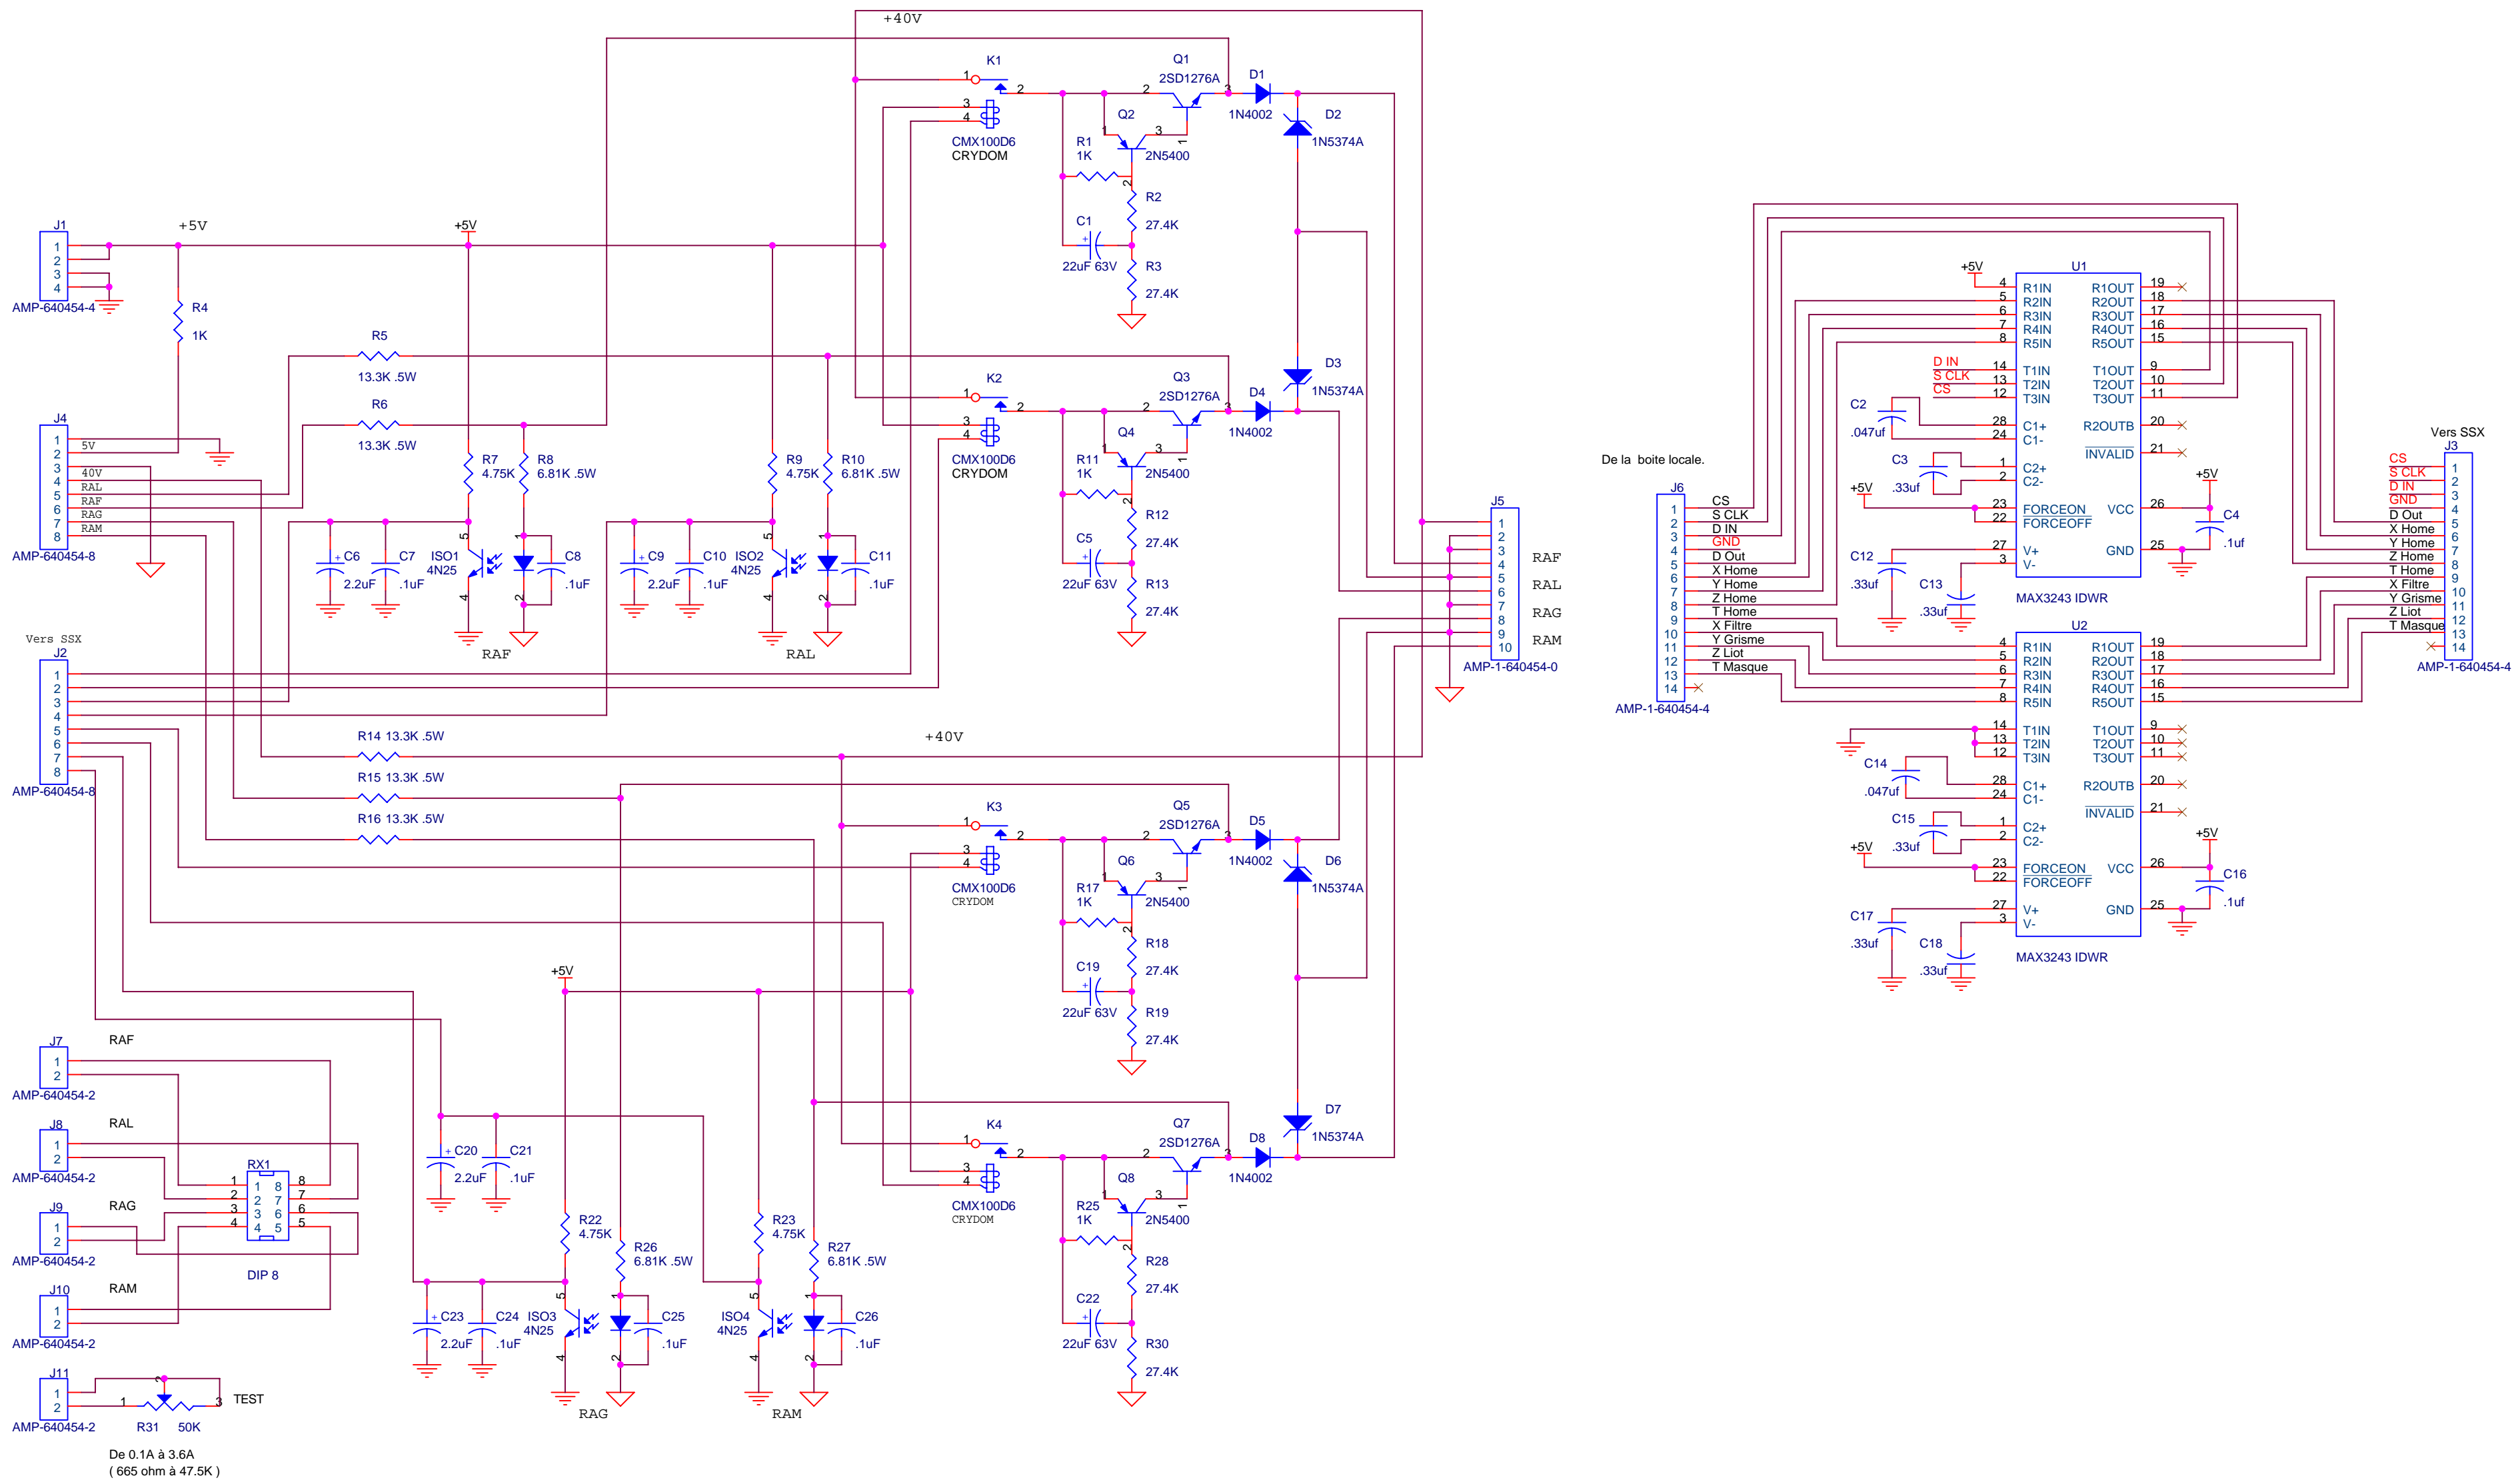

SSX

X Direction	11
X Step out	41
+ 5V	10
Y Direction	15
Y Step out	37
+ 5V	14
T Direction	23
T Step out	29
+ 5V	22
Z Direction	19
Z Step out	33
+ 5V	18

Title		
SIMON-Pilotes des moteurs.		
Size	Document Number	Rev
B	1 A	0
Date:	Sunday, January 13, 2002	Sheet 1 of 4

- Manufacturier: OMS
- MOTOR DRIVER RAF
 - 1 - MD 125
 - 2 + # Série: 10710
 - 11 Current set
 - 12 Ground
 - MOTOR DRIVER RAL
 - 1 - MD 125
 - 2 + # Série: 10711
 - 11 Current set
 - 12 Ground
 - MOTOR DRIVER RAG
 - 1 - MD 125
 - 2 + # Série: 10712
 - 11 Current set
 - 12 Ground
 - MOTOR DRIVER RAM
 - 1 - MD 125
 - 2 + # Série: 10709
 - 11 Current set
 - 12 Ground

Les pilotes de moteurs sont isolés du bâti.

Title		
SIMON-Boite 19"		
Size	Document Number	Rev
B	1 B	0
Date:	Sunday, January 13, 2002	Sheet 2 of 4

Title		
SIMON-Carte maison.		
Size	Document Number	Rev
C	1C	0
Date:	Sunday, January 13, 2002	Sheet 1 of 1