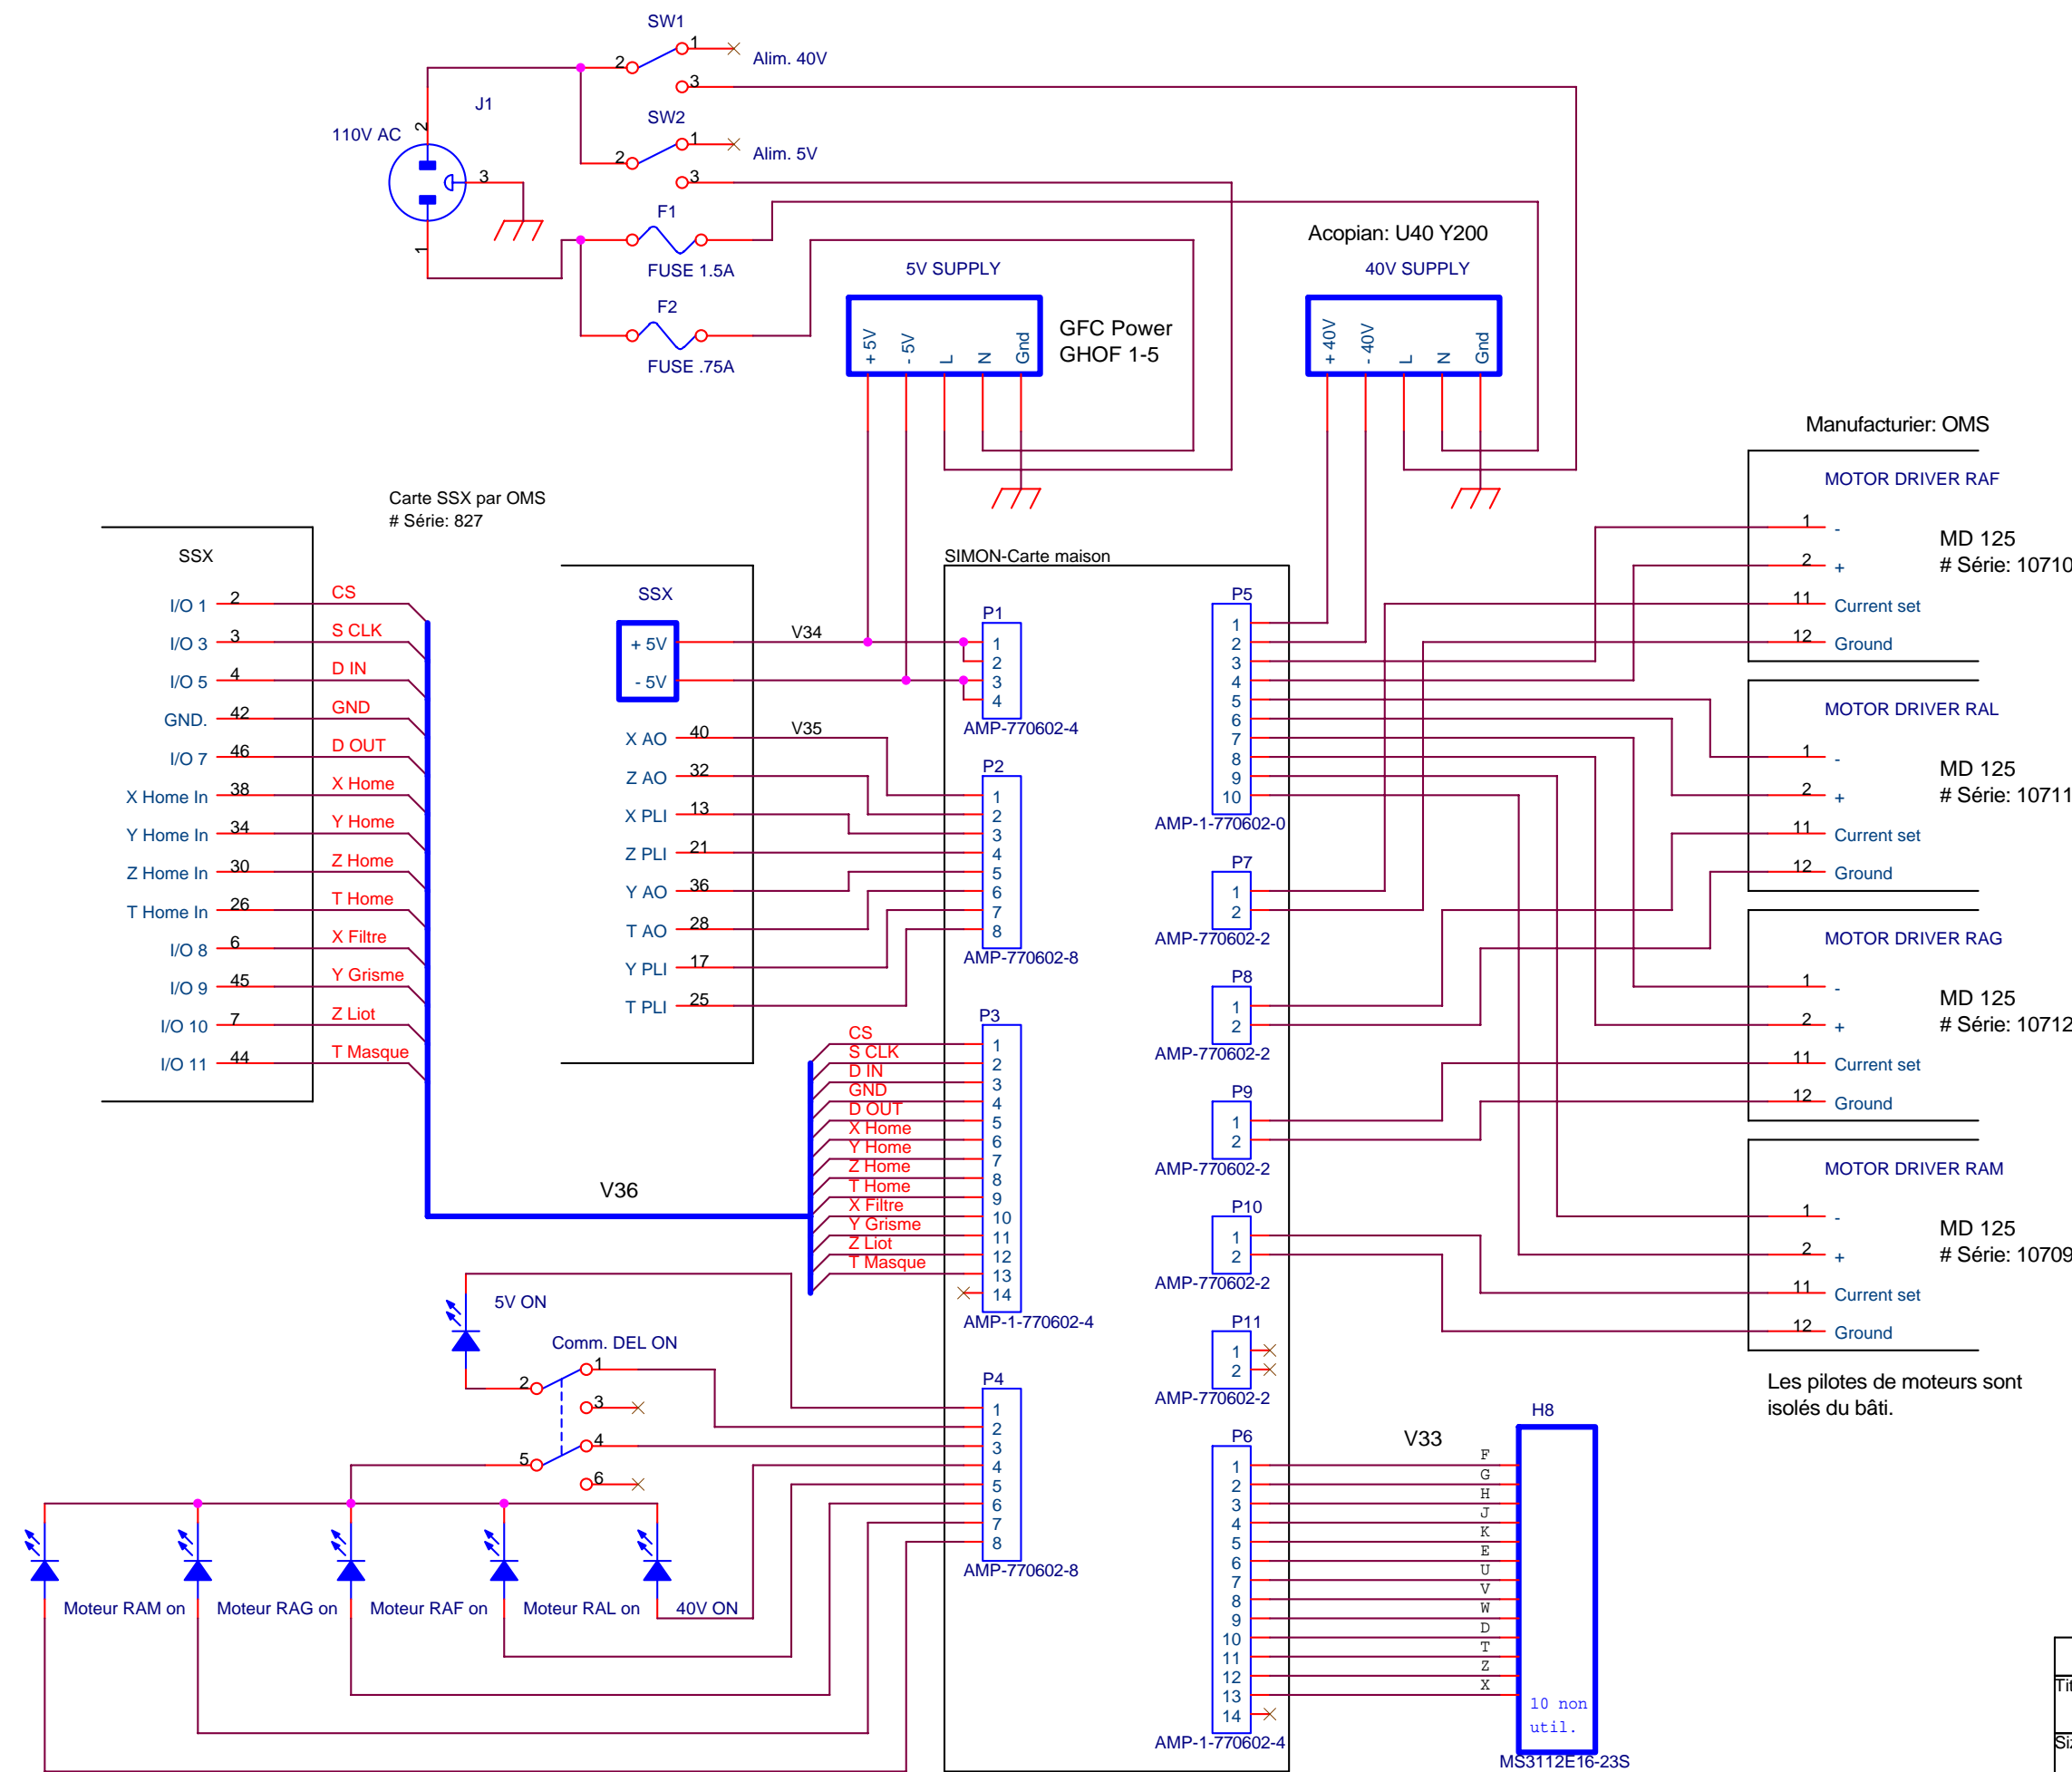

SSX

X Direction	11
X Step out	41
+ 5V	10
Y Direction	15
Y Step out	37
+ 5V	14
T Direction	23
T Step out	29
+ 5V	22
Z Direction	19
Z Step out	33
+ 5V	18

Title		
SIMON-Pilotes des moteurs.		
Size	Document Number	Rev
B	1 A	0
Date:	Sunday, January 13, 2002	Sheet 1 of 4

- Manufacturier: OMS
- MOTOR DRIVER RAF
 - 1 - MD 125
 - 2 + # Série: 10710
 - 11 Current set
 - 12 Ground
 - MOTOR DRIVER RAL
 - 1 - MD 125
 - 2 + # Série: 10711
 - 11 Current set
 - 12 Ground
 - MOTOR DRIVER RAG
 - 1 - MD 125
 - 2 + # Série: 10712
 - 11 Current set
 - 12 Ground
 - MOTOR DRIVER RAM
 - 1 - MD 125
 - 2 + # Série: 10709
 - 11 Current set
 - 12 Ground

Les pilotes de moteurs sont isolés du bâti.

Title		
SIMON-Boite 19"		
Size	Document Number	Rev
B	1 B	0
Date:	Sunday, January 13, 2002	Sheet 2 of 4

Title		
SIMON-Carte maison.		
Size	Document Number	Rev
C	1C	0
Date:	Sunday, January 13, 2002	Sheet 1 of 1